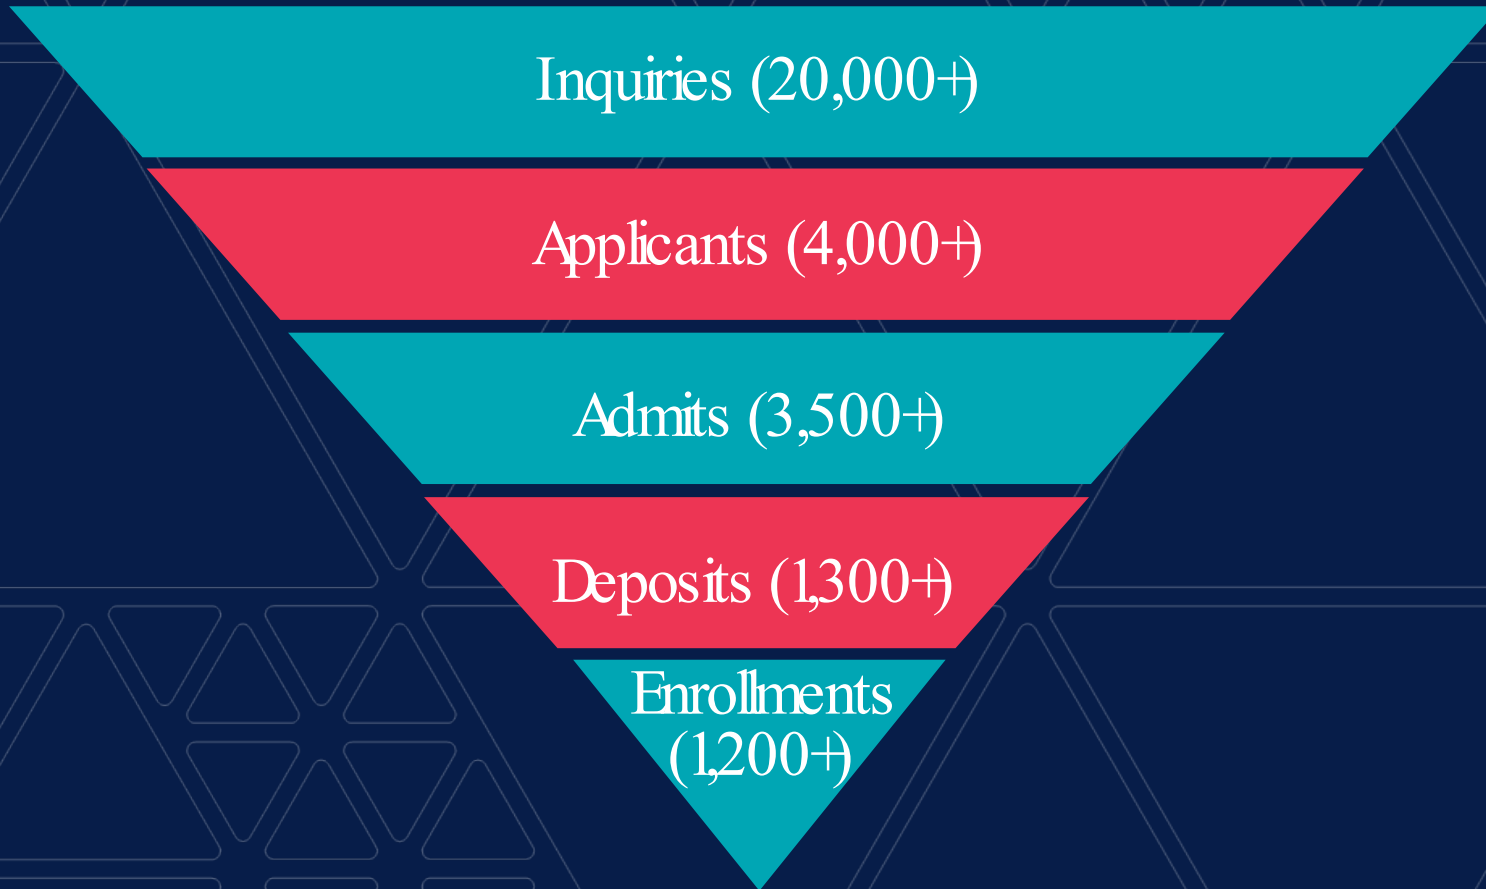

Traditional Enrollment Funnel